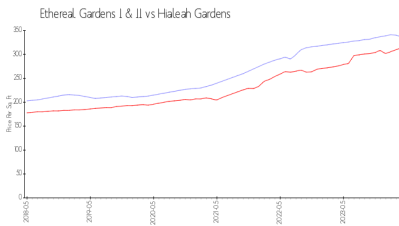

Ethereal Gardens I & II

9302-9478 NW 114 Ter, Hialeah Gardens, FL, Miami-Dade 33018

Building Information

Number of units: 145
Number of active listings for rent: 0
Number of active listings for sale: 0
Building inventory for sale:
Number of sales over the last 12 months: 0%
Number of sales over the last 6 months: 1
Number of sales over the last 3 months: 0

Ethereal Gardens
Hialeah Gardens, FL 33018

Built in 2004 - 145 units - 2 floors

Market Information

Ethereal Gardens I & II: \$337/sq. ft.
Hialeah Gardens: \$314/sq. ft.

Hialeah Gardens: \$314/sq. ft.
Miami-Dade: \$698/sq. ft.