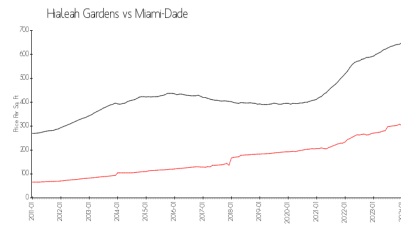

Ethereal Gardens
Hialeah Gardens, FL 33018

Built in 2004 - 145 units - 2 floors

Market Information

Ethereal Gardens I & II: \$337/sq. ft.
Hialeah Gardens: \$314/sq. ft.

Hialeah Gardens: \$314/sq. ft.
Miami-Dade: \$698/sq. ft.

Inventory for Sale

Ethereal Gardens I & II
Hialeah Gardens
0%%

Miami-Dade

Avg. Time to Close Over Last 12 Months

Ethereal Gardens I & II: 13 days
Hialeah Gardens: 9 days
Miami-Dade: 81 days