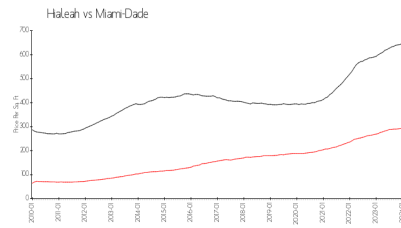

## Market Information

el Prado XIV: \$358/sq. ft.  
Hialeah: \$298/sq. ft.

Hialeah: \$298/sq. ft.  
Miami-Dade: \$698/sq. ft.