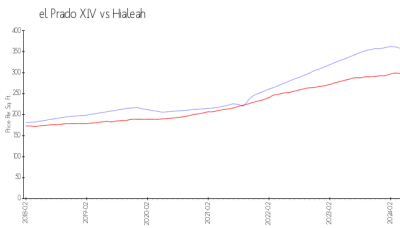

## Market Information

el Prado XIV: \$358/sq. ft.  
Hialeah: \$298/sq. ft.

Hialeah: \$298/sq. ft.  
Miami-Dade: \$698/sq. ft.