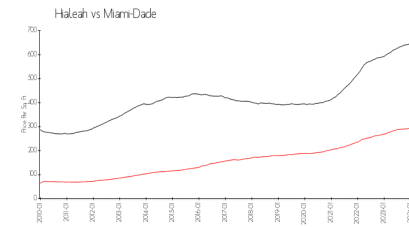

## Market Information

Lancaster: \$236/sq. ft.  
Hialeah: \$298/sq. ft.

Hialeah: \$298/sq. ft.  
Miami-Dade: \$698/sq. ft.