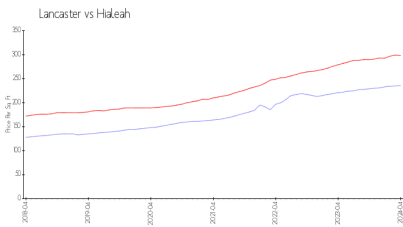

## Market Information

Lancaster: \$236/sq. ft.  
Hialeah: \$298/sq. ft.

Hialeah: \$298/sq. ft.  
Miami-Dade: \$698/sq. ft.