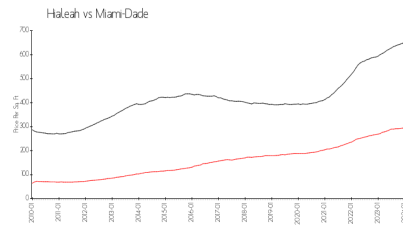

Market Information

Lilandia Estates: $296/sq. ft.
Hialeah: $301/sq. ft.

Hialeah: $301/sq. ft.
Miami-Dade: $703/sq. ft.

Inventory for Sale

Lilandia Estates	0%
Hialeah	1%
Miami-Dade	3%

Avg. Time to Close Over Last 12 Months

Lilandia Estates	24 days
Hialeah	27 days
Miami-Dade	80 days