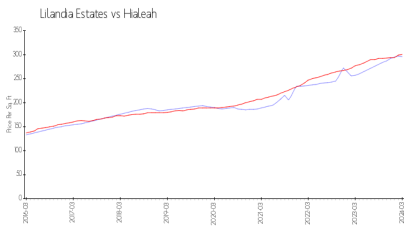

Market Information

Lilandia Estates: $296/sq. ft.
Hialeah: $301/sq. ft.

Hialeah: $301/sq. ft.
Miami-Dade: $703/sq. ft.

Inventory for Sale

Lilandia Estates	0%
Hialeah	1%
Miami-Dade	3%

Avg. Time to Close Over Last 12 Months

Lilandia Estates	24 days
Hialeah	27 days
Miami-Dade	80 days