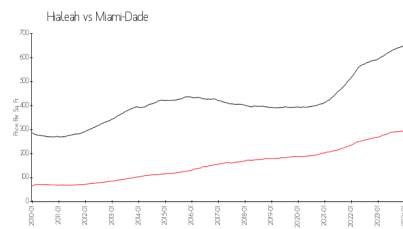

Tropical Landings

7040-7380 NW 174 Ter, Hialeah, FL, Miami-Dade 33015

Building Information

Number of units:	139
Number of active listings for rent:	1
Number of active listings for sale:	4
Building inventory for sale:	2%
Number of sales over the last 12 months:	6
Number of sales over the last 6 months:	1
Number of sales over the last 3 months:	1

Built in 2004 - 139 units - 2 floors

Market Information

Tropical Landings: \$314/sq. ft.
Hialeah: \$301/sq. ft.

Hialeah: \$301/sq. ft.
Miami-Dade: \$703/sq. ft.

Inventory for Sale

Tropical Landings	2%
Hialeah	1%
Miami-Dade	3%