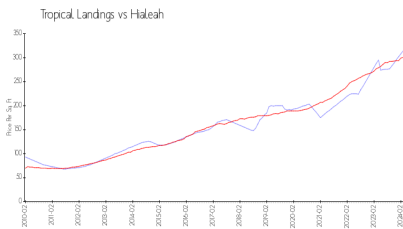

Tropical Landings

7040-7380 NW 174 Ter, Hialeah, FL, Miami-Dade 33015

Building Information

Number of units:	139
Number of active listings for rent:	1
Number of active listings for sale:	4
Building inventory for sale:	2%
Number of sales over the last 12 months:	6
Number of sales over the last 6 months:	1
Number of sales over the last 3 months:	1

Built in 2004 - 139 units - 2 floors

Market Information

Tropical Landings: \$314/sq. ft.
Hialeah: \$301/sq. ft.

Hialeah: \$301/sq. ft.
Miami-Dade: \$703/sq. ft.

Inventory for Sale

Tropical Landings	2%
Hialeah	1%
Miami-Dade	3%