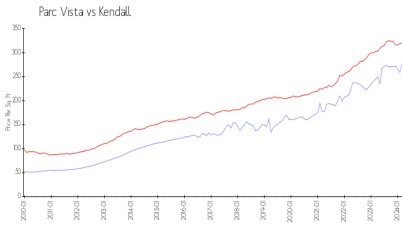

Parc Vista

9051-9541 SW 138 Pl, Kendall, FL, Miami-Dade 33186

Building Information

Number of units:	502
Number of active listings for rent:	2
Number of active listings for sale:	3
Building inventory for sale:	0%
Number of sales over the last 12 months:	15
Number of sales over the last 6 months:	5
Number of sales over the last 3 months:	3

Parc Vista Condo Association Inc
14001 SW 93rd Ln,
Miami, FL 33186
(305) 385-1091

Built in 1987 - 502 units - 2 floors

Market Information

Parc Vista: \$278/sq. ft.
Kendall: \$319/sq. ft.

Kendall: \$319/sq. ft.
Miami-Dade: \$703/sq. ft.