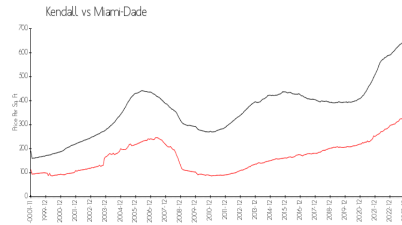

Parc Vista Condo Association Inc
14001 SW 93rd Ln,
Miami, FL 33186
(305) 385-1091

Built in 1987 - 502 units - 2 floors

Market Information

Parc Vista: \$278/sq. ft.
Kendall: \$319/sq. ft.

Kendall: \$319/sq. ft.
Miami-Dade: \$703/sq. ft.