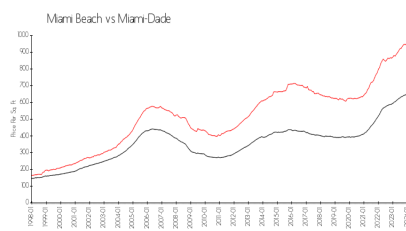

Bentley Condo Association
 510 Ocean Dr Miami Beach FL 33139
 305-538-2091

Built in 2003 - 109 units - 10 floors

Market Information

Bentley Beach: \$1764/sq. ft.
 Miami Beach: \$954/sq. ft.

Miami Beach: \$954/sq. ft.
 Miami-Dade: \$703/sq. ft.

Inventory for Sale

Bentley Beach 3%
 Miami Beach 4%
 Miami-Dade 3%

Avg. Time to Close Over Last 12 Months

Bentley Beach 60 days
 Miami Beach 98 days
 Miami-Dade 80 days