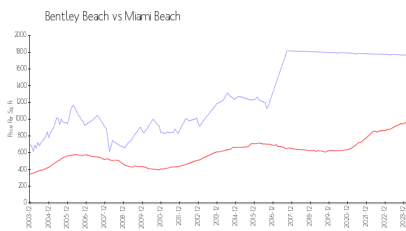

Market Information

Bentley Beach: $1764/sq. ft.
Miami Beach: $954/sq. ft.