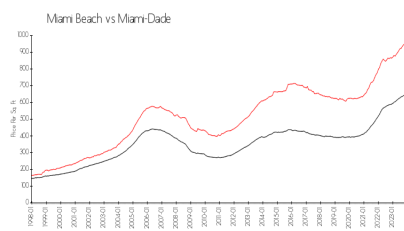

Capri XII Condominium Association, Inc.
 Address: 6461 Indian Creek Dr,
 Miami Beach, FL 33141

Built in 2004 - 6 units - 2 floors

Market Information

Capri XII: \$579/sq. ft.
 Miami Beach: \$954/sq. ft.

Miami Beach: \$954/sq. ft.
 Miami-Dade: \$703/sq. ft.