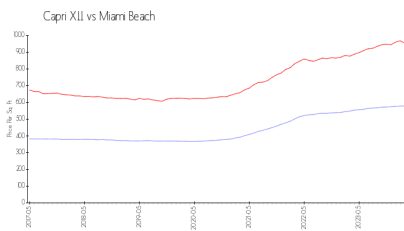

Capri XII

6461 Indian Creek Dr, Miami Beach, FL, Miami-Dade 33141

Building Information

Number of units: 6
 Number of active listings for rent: 0
 Number of active listings for sale: 0
 Building inventory for sale:
 Number of sales over the last 12 months: 0%
 Number of sales over the last 6 months: 0
 Number of sales over the last 3 months: 0

Capri XII Condominium Association, Inc.
 Address: 6461 Indian Creek Dr,
 Miami Beach, FL 33141

Built in 2004 - 6 units - 2 floors

Market Information

Capri XII: \$579/sq. ft.
 Miami Beach: \$954/sq. ft.

Miami Beach: \$954/sq. ft.
 Miami-Dade: \$703/sq. ft.