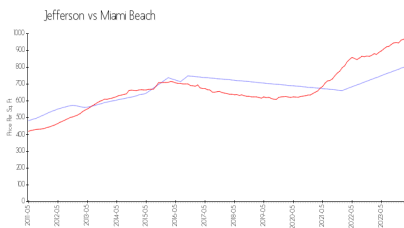

Jefferson

401 Jefferson Ave, Miami Beach, FL, Miami-Dade 33139

Building Information

Number of units:	6
Number of active listings for rent:	1
Number of active listings for sale:	1
Building inventory for sale:	16%
Number of sales over the last 12 months:	0
Number of sales over the last 6 months:	0
Number of sales over the last 3 months:	0

Jefferson Condo Association
401 Jefferson Ave
Miami Beach, FL 33139-6521
(305) 532-6523

Built in 2001 - 6 units - 5 floors

Market Information

Jefferson: \$806/sq. ft.
Miami Beach: \$954/sq. ft.

Miami Beach: \$954/sq. ft.
Miami-Dade: \$703/sq. ft.