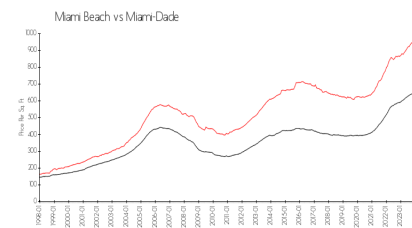

Jefferson Condo Association
401 Jefferson Ave
Miami Beach, FL 33139-6521
(305) 532-6523

Built in 2001 - 6 units - 5 floors

Market Information

Jefferson: \$806/sq. ft.
Miami Beach: \$954/sq. ft.

Miami Beach: \$954/sq. ft.
Miami-Dade: \$703/sq. ft.

Inventory for Sale

Jefferson	16%
Miami Beach	4%
Miami-Dade	3%

Avg. Time to Close Over Last 12 Months

Jefferson	47 days
Miami Beach	98 days
Miami-Dade	81 days