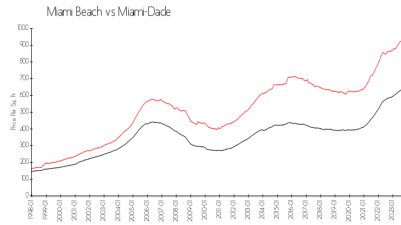

Market Information

Meridian Park: $513/sq. ft.
Miami Beach: $954/sq. ft.

Miami Beach: $954/sq. ft.
Miami-Dade: $703/sq. ft.

Inventory for Sale

Meridian Park
Miami Beach
0%

Miami-Dade

Avg. Time to Close Over Last 12 Months

Meridian Park 82 days
Miami Beach 98 days
Miami-Dade 81 days