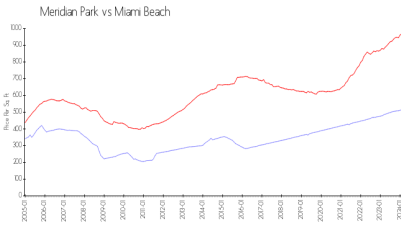

Market Information

Meridian Park: $513/sq. ft.
Miami Beach: $954/sq. ft.

Miami Beach: $954/sq. ft.
Miami-Dade: $703/sq. ft.

Inventory for Sale

Meridian Park
Miami Beach
0%

Miami-Dade

Avg. Time to Close Over Last 12 Months

Meridian Park 82 days
Miami Beach 98 days
Miami-Dade 81 days