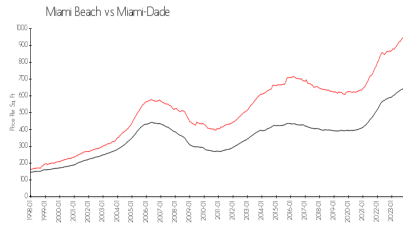

## Market Information

One Thousand Venetian: \$964/sq. ft.  
 Miami Beach: \$954/sq. ft.

Miami Beach: \$954/sq. ft.  
 Miami-Dade: \$703/sq. ft.