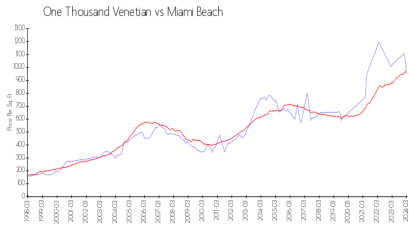

## Market Information

One Thousand Venetian: \$964/sq. ft.  
 Miami Beach: \$954/sq. ft.

Miami Beach: \$954/sq. ft.  
 Miami-Dade: \$703/sq. ft.