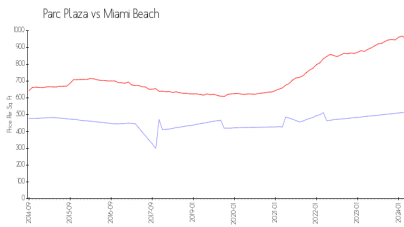

Parc Plaza South Beach Condo Association
1775 Washington Ave,
Miami Beach, FL 33139
(305) 538-8850

Built in 1983 - 63 units - 15 floors

Market Information

Parc Plaza: \$516/sq. ft.
Miami Beach: \$954/sq. ft.