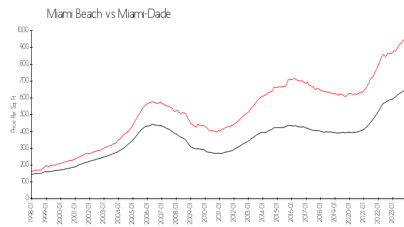

Parc Plaza South Beach Condo Association
1775 Washington Ave,
Miami Beach, FL 33139
(305) 538-8850

Built in 1983 - 63 units - 15 floors

Market Information

Parc Plaza: \$516/sq. ft.
Miami Beach: \$954/sq. ft.