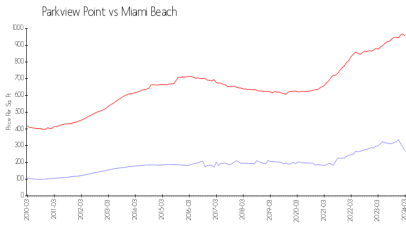

Market Information

Parkview Point:	$269/sq. ft.	Miami Beach:	$954/sq. ft.
Miami Beach:	$954/sq. ft.	Miami-Dade:	$703/sq. ft.

Inventory for Sale

Parkview Point	3%
Miami Beach	4%
Miami-Dade	3%

Avg. Time to Close Over Last 12 Months

Parkview Point	120 days
Miami Beach	99 days
Miami-Dade	81 days