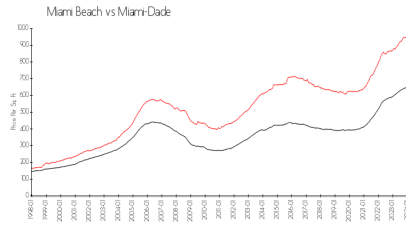

Market Information

Parkview Point:	$269/sq. ft.	Miami Beach:	$954/sq. ft.
Miami Beach:	$954/sq. ft.	Miami-Dade:	$703/sq. ft.

Inventory for Sale

Parkview Point	3%
Miami Beach	4%
Miami-Dade	3%

Avg. Time to Close Over Last 12 Months

Parkview Point	120 days
Miami Beach	99 days
Miami-Dade	81 days