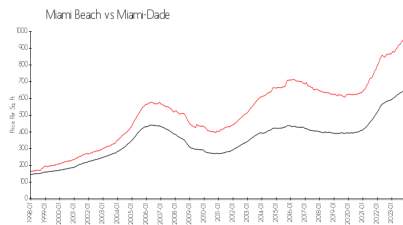

Market Information

Presidential Condo: $766/sq. ft.
Miami Beach: $954/sq. ft.

Miami Beach: $954/sq. ft.
Miami-Dade: $703/sq. ft.

Inventory for Sale

Presidential Condo	2%
Miami Beach	4%
Miami-Dade	3%

Avg. Time to Close Over Last 12 Months

Presidential Condo	127 days
Miami Beach	98 days
Miami-Dade	81 days