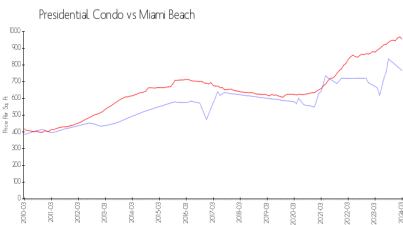

Presidential Condo

401 Ocean Dr, Miami Beach, FL, Miami-Dade 32139

Building Information

Number of units:	236
Number of active listings for rent:	5
Number of active listings for sale:	7
Building inventory for sale:	2%
Number of sales over the last 12 months:	13
Number of sales over the last 6 months:	5
Number of sales over the last 3 months:	3

Presidential Condominium
 Address: 401 Ocean Dr # 200,
 Miami Beach, FL 33139,
 Phone: +1 305-673-4965
[Suggest an edit](#) · [Own this bu](#)

Built in 1970 - 236 units - 11 floors

Market Information

Presidential Condo: \$766/sq. ft.
 Miami Beach: \$954/sq. ft.