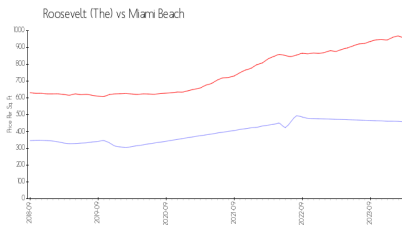

Roosevelt (The)

1255 Pennsylvania Ave, Miami Beach, FL, Miami-Dade 33139

Building Information

Number of units:	37
Number of active listings for rent:	3
Number of active listings for sale:	2
Building inventory for sale:	5%
Number of sales over the last 12 months:	2
Number of sales over the last 6 months:	2
Number of sales over the last 3 months:	0

The Roosevelt Condominium Association
Address: 1255 Pennsylvania Ave,
Miami Beach, FL 33139
<https://www.yelp.com/biz/roosevelt-condo-association-miami-beach>

Built in 1925 - 37 units - 3 floors

Market Information

Roosevelt (The): \$458/sq. ft.
Miami Beach: \$954/sq. ft.

Miami Beach: \$954/sq. ft.
Miami-Dade: \$703/sq. ft.

Inventory for Sale

Roosevelt (The)	5%
Miami Beach	4%
Miami-Dade	3%

Avg. Time to Close Over Last 12 Months