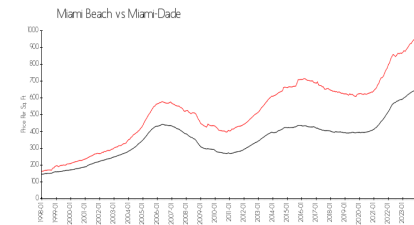

Roosevelt (The)

1255 Pennsylvania Ave, Miami Beach, FL, Miami-Dade 33139

Building Information

Number of units:	37
Number of active listings for rent:	3
Number of active listings for sale:	2
Building inventory for sale:	5%
Number of sales over the last 12 months:	2
Number of sales over the last 6 months:	2
Number of sales over the last 3 months:	0

Roosevelt (The): \$458/sq. ft.
Miami Beach: \$954/sq. ft.

Miami Beach: \$954/sq. ft.
Miami-Dade: \$703/sq. ft.

Inventory for Sale

Roosevelt (The)	5%
Miami Beach	4%
Miami-Dade	3%

Avg. Time to Close Over Last 12 Months