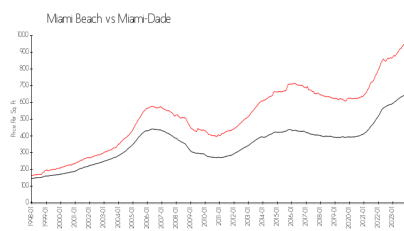

## Market Information

Tower Fourty One: \$517/sq. ft.  
 Miami Beach: \$954/sq. ft.

Miami Beach: \$954/sq. ft.  
 Miami-Dade: \$703/sq. ft.