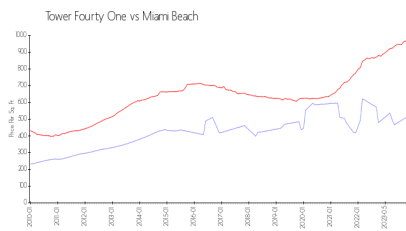

## Market Information

Tower Fourty One: \$517/sq. ft.  
 Miami Beach: \$954/sq. ft.

Miami Beach: \$954/sq. ft.  
 Miami-Dade: \$703/sq. ft.