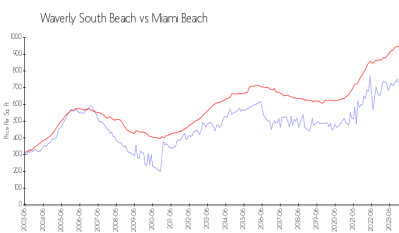

## Market Information

Waverly South Beach: \$678/sq. ft.  
Miami Beach: \$954/sq. ft.

Miami Beach: \$954/sq. ft.  
Miami-Dade: \$703/sq. ft.