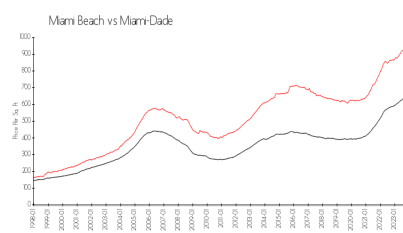

## Market Information

Waverly South Beach: \$678/sq. ft.  
Miami Beach: \$954/sq. ft.

Miami Beach: \$954/sq. ft.  
Miami-Dade: \$703/sq. ft.