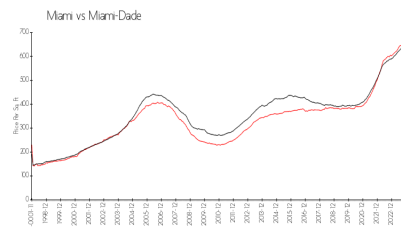

Asia Condominium - Home owner Association
305-376.88 78 & 305-808-7918

Built in 2008 - 123 units - 33 floors

Market Information

Asia: \$921/sq. ft.
Miami: \$665/sq. ft.

Miami: \$665/sq. ft.
Miami-Dade: \$703/sq. ft.

Inventory for Sale

Asia	4%
Miami	4%
Miami-Dade	3%

Avg. Time to Close Over Last 12 Months

Asia	138 days
Miami	84 days
Miami-Dade	81 days