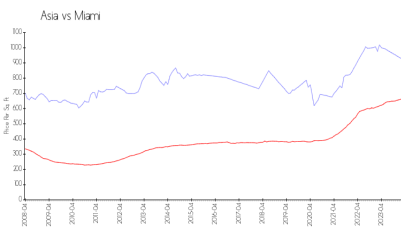

Asia

900 Brickell Key Blvd, Miami, FL, Miami-Dade 33131

Building Information

Number of units:	123
Number of active listings for rent:	1
Number of active listings for sale:	6
Building inventory for sale:	4%
Number of sales over the last 12 months:	9
Number of sales over the last 6 months:	2
Number of sales over the last 3 months:	1

Asia Condominium - Home owner Association
305-376.88 78 & 305-808-7918

Built in 2008 - 123 units - 33 floors

Market Information

Asia: \$921/sq. ft.
Miami: \$665/sq. ft.

Miami: \$665/sq. ft.
Miami-Dade: \$703/sq. ft.