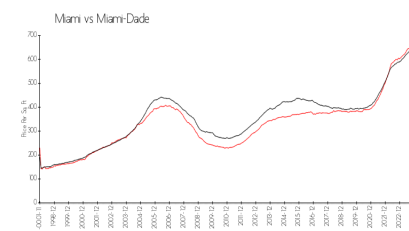

Axis North Tower

1111 SW 1 Av, Miami, FL, Miami-Dade 33131

Building Information

Number of units:	366
Number of active listings for rent:	10
Number of active listings for sale:	7
Building inventory for sale:	1%
Number of sales over the last 12 months:	18
Number of sales over the last 6 months:	9
Number of sales over the last 3 months:	6

The Axis On Brickell Condominium Association, Inc
 305-373-3360
<http://www.axisbrickell.com>

Built in 2008 - 366 units (728 in total) - 39 floors

Market Information

Axis North Tower: \$573/sq. ft.
 Miami: \$665/sq. ft.

Miami: \$665/sq. ft.
 Miami-Dade: \$703/sq. ft.

Inventory for Sale

Axis North Tower	1%
Miami	4%
Miami-Dade	3%

Avg. Time to Close Over Last 12 Months

Axis North Tower	66 days
Miami	85 days
Miami-Dade	81 days