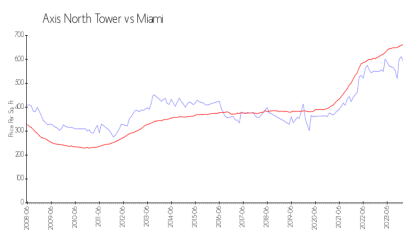

Axis North Tower

1111 SW 1 Av, Miami, FL, Miami-Dade 33131

Building Information

Number of units:	366
Number of active listings for rent:	10
Number of active listings for sale:	7
Building inventory for sale:	1%
Number of sales over the last 12 months:	18
Number of sales over the last 6 months:	9
Number of sales over the last 3 months:	6

The Axis On Brickell Condominium Association, Inc
 305-373-3360
<http://www.axisbrickell.com>

Built in 2008 - 366 units (728 in total) - 39 floors

Market Information

Axis North Tower: \$573/sq. ft.
 Miami: \$665/sq. ft.

Miami: \$665/sq. ft.
 Miami-Dade: \$703/sq. ft.

Inventory for Sale

Axis North Tower	1%
Miami	4%
Miami-Dade	3%

Avg. Time to Close Over Last 12 Months

Axis North Tower	66 days
Miami	85 days
Miami-Dade	81 days