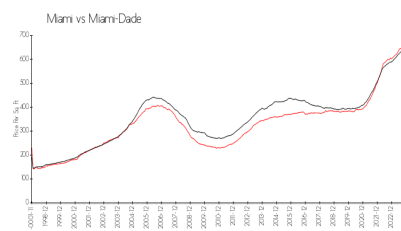

Axis South Tower

79 SW 12 St, Miami, FL, Miami-Dade 33131

Building Information

| | |
|--|-----|
| Number of units: | 352 |
| Number of active listings for rent: | 13 |
| Number of active listings for sale: | 5 |
| Building inventory for sale: | 1% |
| Number of sales over the last 12 months: | 14 |
| Number of sales over the last 6 months: | 3 |
| Number of sales over the last 3 months: | 1 |

The Axis On Brickell Condominium Association, Inc
 305-373-3360
<http://www.axisbrickell.com>

Built in 2008 - 352 units (728 in total) - 39 floors

Market Information

Axis South Tower: \$616/sq. ft.
 Miami: \$665/sq. ft.