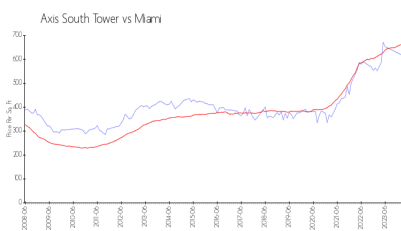

Axis South Tower

79 SW 12 St, Miami, FL, Miami-Dade 33131

Building Information

| | |
|--|-----|
| Number of units: | 352 |
| Number of active listings for rent: | 13 |
| Number of active listings for sale: | 5 |
| Building inventory for sale: | 1% |
| Number of sales over the last 12 months: | 14 |
| Number of sales over the last 6 months: | 3 |
| Number of sales over the last 3 months: | 1 |

The Axis On Brickell Condominium Association, Inc
 305-373-3360
<http://www.axisbrickell.com>

Built in 2008 - 352 units (728 in total) - 39 floors

Market Information

Axis South Tower: \$616/sq. ft.
 Miami: \$665/sq. ft.

Miami: \$665/sq. ft.
 Miami-Dade: \$703/sq. ft.

Inventory for Sale

| | |
|------------------|----|
| Axis South Tower | 1% |
| Miami | 4% |
| Miami-Dade | 3% |

Avg. Time to Close Over Last 12 Months

| | |
|------------------|---------|
| Axis South Tower | 77 days |
| Miami | 85 days |
| Miami-Dade | 80 days |