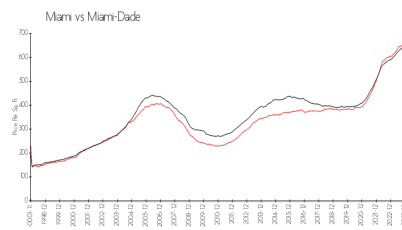

Bayshore Place

1420 Brickell Bay Dr, Miami, FL, Miami-Dade 33131

Building Information

Number of units: 123
Number of active listings for rent: 2
Number of active listings for sale: 0
Building inventory for sale:
Number of sales over the last 12 months: 0%
Number of sales over the last 6 months: 1
Number of sales over the last 3 months: 0

Bayshore Place Condominium Inc
1420 Brickell Bay Drive
Miami, FL 33131
Phone: (305) 373-5987
(305) 373-8888

Built in 1973 - 123 units - 17 floors

Market Information

Bayshore Place: \$462/sq. ft.
Miami: \$665/sq. ft.