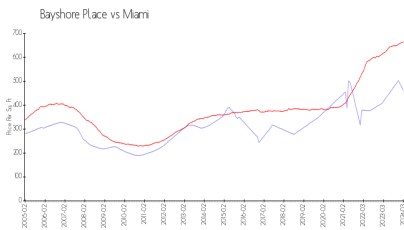

Bayshore Place

1420 Brickell Bay Dr, Miami, FL, Miami-Dade 33131

Building Information

Number of units: 123
Number of active listings for rent: 2
Number of active listings for sale: 0
Building inventory for sale:
Number of sales over the last 12 months: 0%
Number of sales over the last 6 months: 1
Number of sales over the last 3 months: 0

Bayshore Place Condominium Inc
1420 Brickell Bay Drive
Miami, FL 33131
Phone: (305) 373-5987
(305) 373-8888

Built in 1973 - 123 units - 17 floors

Market Information

Bayshore Place: \$462/sq. ft.
Miami: \$665/sq. ft.