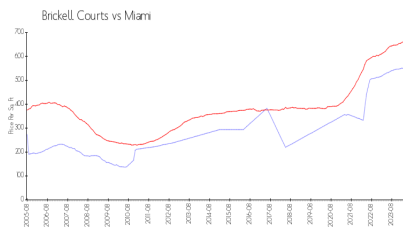

## Market Information

Brickell Courts: \$544/sq. ft.  
 Miami: \$669/sq. ft.

Miami: \$669/sq. ft.  
 Miami-Dade: \$694/sq. ft.