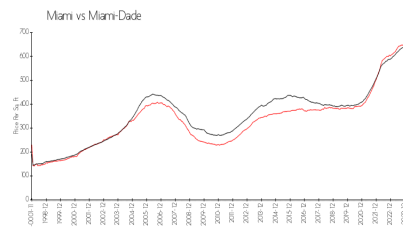

## Market Information

Brickell Courts: \$544/sq. ft.  
 Miami: \$669/sq. ft.

Miami: \$669/sq. ft.  
 Miami-Dade: \$694/sq. ft.