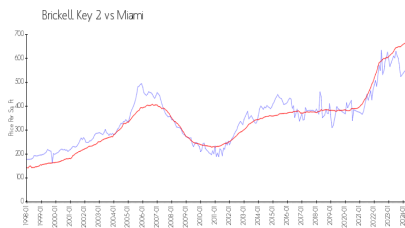

Brickell Key 2

540 Brickell Key Dr, Miami, FL, Miami-Dade 33131

Building Information

Number of units:	394
Number of active listings for rent:	11
Number of active listings for sale:	29
Building inventory for sale:	7%
Number of sales over the last 12 months:	7
Number of sales over the last 6 months:	1
Number of sales over the last 3 months:	0

Brickell Key two Condominium
305.381.7777

Built in 1991 - 394 units - 17 floors

Market Information

Brickell Key 2: \$551/sq. ft.
Miami: \$665/sq. ft.

Miami: \$665/sq. ft.
Miami-Dade: \$703/sq. ft.

Inventory for Sale