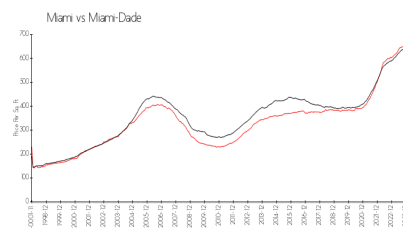

Brickell Key 2

540 Brickell Key Dr, Miami, FL, Miami-Dade 33131

Building Information

Number of units:	394
Number of active listings for rent:	11
Number of active listings for sale:	29
Building inventory for sale:	7%
Number of sales over the last 12 months:	7
Number of sales over the last 6 months:	1
Number of sales over the last 3 months:	0

Brickell Key two Condominium
305.381.7777

Built in 1991 - 394 units - 17 floors

Market Information

Brickell Key 2: \$551/sq. ft.
Miami: \$665/sq. ft.

Miami: \$665/sq. ft.
Miami-Dade: \$703/sq. ft.

Inventory for Sale