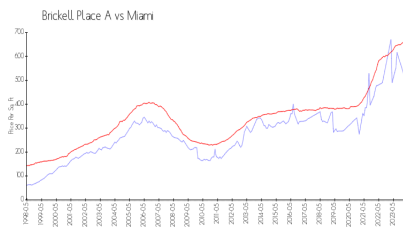

Brickell Place Condominium Association Phase I Inc  
(305) 854-5343

Built in 1975 - 253 units (939 in total with B, C & D) - 23 floors

## Market Information

Brickell Place A: \$500/sq. ft.  
Miami: \$665/sq. ft.

Miami: \$665/sq. ft.  
Miami-Dade: \$703/sq. ft.