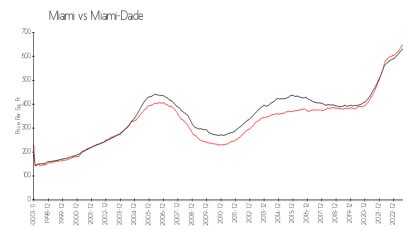

## Market Information

Brickell Place A: \$500/sq. ft.  
Miami: \$665/sq. ft.

Miami: \$665/sq. ft.  
Miami-Dade: \$703/sq. ft.