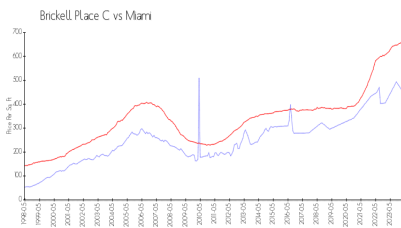

## Market Information

Brickell Place C: \$448/sq. ft.  
 Miami: \$669/sq. ft.

Miami: \$669/sq. ft.  
 Miami-Dade: \$694/sq. ft.