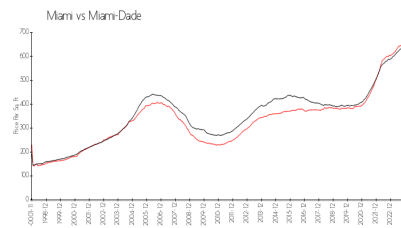

## Market Information

Brickell Place C: \$448/sq. ft.  
 Miami: \$669/sq. ft.

Miami: \$669/sq. ft.  
 Miami-Dade: \$694/sq. ft.