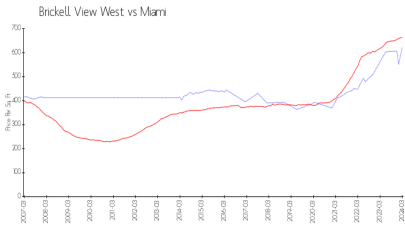

## Market Information

Brickell View West: \$623/sq. ft.  
 Miami: \$665/sq. ft.

Miami: \$665/sq. ft.  
 Miami-Dade: \$703/sq. ft.