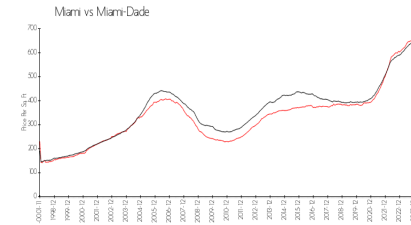

## Market Information

Brickell View West: \$623/sq. ft.  
 Miami: \$665/sq. ft.

Miami: \$665/sq. ft.  
 Miami-Dade: \$703/sq. ft.