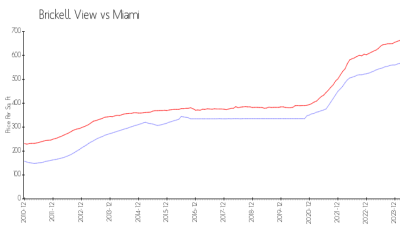

Brickell View

126 SW 17 Rd, Miami, FL, Miami-Dade 33129

Building Information

Number of units: 45
Number of active listings for rent: 0
Number of active listings for sale: 0
Building inventory for sale:
Number of sales over the last 12 months: 0%
Number of sales over the last 6 months: 0
Number of sales over the last 3 months: 0

Brickell View West
Condominium Association Inc
1723 SW 2 Ave # 100
Miami, FL33129
Phone: (305) 859-9156

Built in 1997 - 45 units - 6 floors

Market Information

Brickell View: \$565/sq. ft.
Miami: \$665/sq. ft.

Miami: \$665/sq. ft.
Miami-Dade: \$703/sq. ft.

Inventory for Sale

Brickell View
Miami
0%%

Miami-Dade

Avg. Time to Close Over Last 12 Months

Brickell View 39 days
Miami 85 days
Miami-Dade 80 days