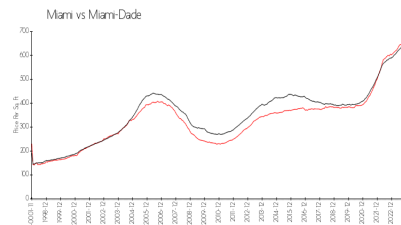

Brickell View

126 SW 17 Rd, Miami, FL, Miami-Dade 33129

Building Information

Number of units: 45
Number of active listings for rent: 0
Number of active listings for sale: 0
Building inventory for sale:
Number of sales over the last 12 months: 0%
Number of sales over the last 6 months: 0
Number of sales over the last 3 months: 0

Brickell View West
Condominium Association Inc
1723 SW 2 Ave # 100
Miami, FL33129
Phone: (305) 859-9156

Built in 1997 - 45 units - 6 floors

Market Information

Brickell View: \$565/sq. ft.
Miami: \$665/sq. ft.

Miami: \$665/sq. ft.
Miami-Dade: \$703/sq. ft.

Inventory for Sale

Brickell View
Miami
0%%

Miami-Dade

Avg. Time to Close Over Last 12 Months

Brickell View 39 days
Miami 85 days
Miami-Dade 80 days