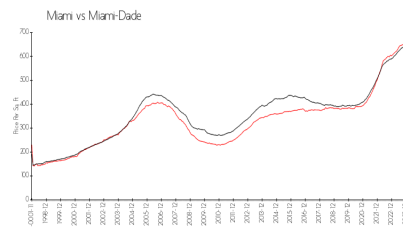

Brickell Vista Condominium Association Inc
(305) 858-3163

Built in 2006 - 107 units - 15 floors

Market Information

Brickell Vista: \$470/sq. ft.
Miami: \$665/sq. ft.

Miami: \$665/sq. ft.
Miami-Dade: \$703/sq. ft.

Inventory for Sale

Brickell Vista	1%
Miami	4%
Miami-Dade	3%

Avg. Time to Close Over Last 12 Months

Brickell Vista	50 days
Miami	84 days
Miami-Dade	81 days