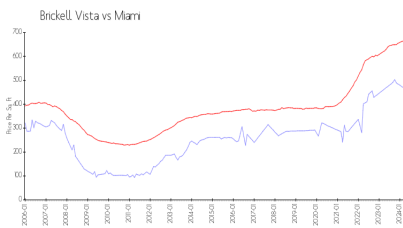

Brickell Vista

900 SW 8 St, Miami, FL, Miami-Dade 33130

Building Information

Number of units:	107
Number of active listings for rent:	2
Number of active listings for sale:	2
Building inventory for sale:	1%
Number of sales over the last 12 months:	4
Number of sales over the last 6 months:	3
Number of sales over the last 3 months:	2

Brickell Vista Condominium Association Inc
(305) 858-3163

Built in 2006 - 107 units - 15 floors

Market Information

Brickell Vista: \$470/sq. ft.
Miami: \$665/sq. ft.

Miami: \$665/sq. ft.
Miami-Dade: \$703/sq. ft.