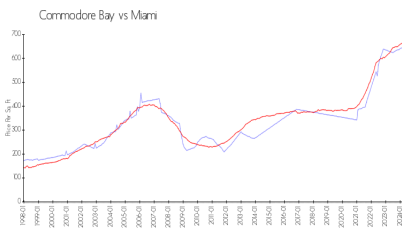

Commodore Bay

1402 S Bayshore Dr, Miami, FL, Miami-Dade 33131

Building Information

Number of units: 36
 Number of active listings for rent: 0
 Number of active listings for sale: 0
 Building inventory for sale:
 Number of sales over the last 12 months: 0%
 Number of sales over the last 6 months: 0
 Number of sales over the last 3 months: 0

Commodore Bay Condominium
 (305) 377-1671

Built in 1994 - 36 units - 15 floors

Market Information

Commodore Bay: \$643/sq. ft.
 Miami: \$665/sq. ft.

Miami: \$665/sq. ft.
 Miami-Dade: \$703/sq. ft.

Inventory for Sale