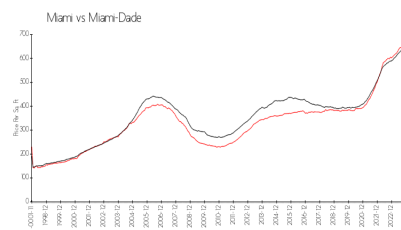

Commodore Bay

1402 S Bayshore Dr, Miami, FL, Miami-Dade 33131

Building Information

Number of units: 36
 Number of active listings for rent: 0
 Number of active listings for sale: 0
 Building inventory for sale:
 Number of sales over the last 12 months: 0%
 Number of sales over the last 6 months: 0
 Number of sales over the last 3 months: 0

Commodore Bay Condominium
 (305) 377-1671

Built in 1994 - 36 units - 15 floors

Market Information

Commodore Bay: \$643/sq. ft.
 Miami: \$665/sq. ft.

Miami: \$665/sq. ft.
 Miami-Dade: \$703/sq. ft.

Inventory for Sale