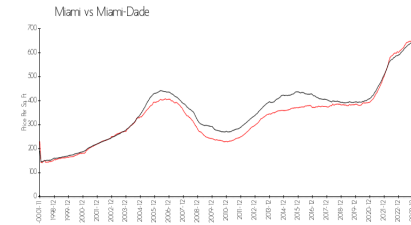

## Market Information

Coral Sea View: \$480/sq. ft.  
 Miami: \$669/sq. ft.

Miami: \$669/sq. ft.  
 Miami-Dade: \$698/sq. ft.