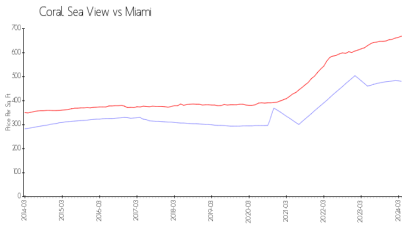

## Market Information

Coral Sea View: \$480/sq. ft.  
 Miami: \$669/sq. ft.

Miami: \$669/sq. ft.  
 Miami-Dade: \$698/sq. ft.