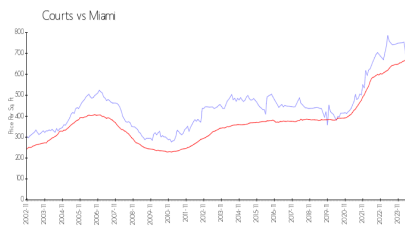

Courts

801 Brickell Key Blvd, Miami, FL, Miami-Dade 33131

Building Information

Number of units: 319
 Number of active listings for rent: 8
 Number of active listings for sale: 5
 Building inventory for sale: 1%
 Number of sales over the last 12 months: 11
 Number of sales over the last 6 months: 4
 Number of sales over the last 3 months: 3

Built in 2002 - 319 units - 32 floors

Courts Brickell Key condominium association
 (305) 416-5120

Market Information

Courts: \$697/sq. ft.
 Miami: \$669/sq. ft.

Miami: \$669/sq. ft.
 Miami-Dade: \$698/sq. ft.