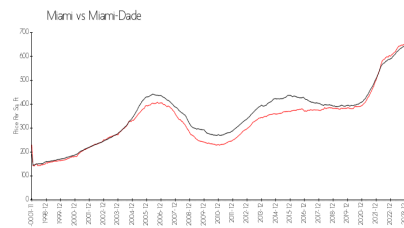

Courts

801 Brickell Key Blvd, Miami, FL, Miami-Dade 33131

Building Information

Number of units: 319
 Number of active listings for rent: 8
 Number of active listings for sale: 5
 Building inventory for sale: 1%
 Number of sales over the last 12 months: 11
 Number of sales over the last 6 months: 4
 Number of sales over the last 3 months: 3

Built in 2002 - 319 units - 32 floors

Courts Brickell Key condominium association
 (305) 416-5120

Market Information

Courts: \$697/sq. ft.
 Miami: \$669/sq. ft.

Miami: \$669/sq. ft.
 Miami-Dade: \$698/sq. ft.