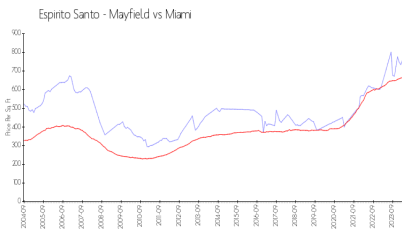

Espirito Santo - Mayfield

1395 Brickell Av, Miami, FL, Miami-Dade 33131

Building Information

Number of units:	116
Number of active listings for rent:	0
Number of active listings for sale:	5
Building inventory for sale:	4%
Number of sales over the last 12 months:	13
Number of sales over the last 6 months:	8
Number of sales over the last 3 months:	4

Built in 2004 - 116 units - 35 floors

Market Information

Espirito Santo - Mayfield:	\$758/sq. ft.	Miami:	\$665/sq. ft.
Miami:	\$665/sq. ft.	Miami-Dade:	\$703/sq. ft.

Inventory for Sale

Espirito Santo - Mayfield	4%
Miami	4%
Miami-Dade	3%

Avg. Time to Close Over Last 12 Months

Espirito Santo - Mayfield	107 days
Miami	84 days
Miami-Dade	81 days