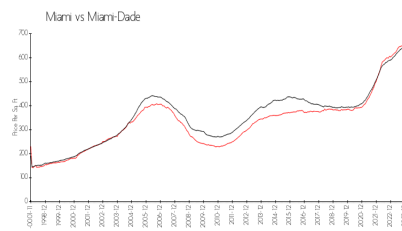

Espirito Santo - Mayfield

1395 Brickell Av, Miami, FL, Miami-Dade 33131

Building Information

Number of units:	116
Number of active listings for rent:	0
Number of active listings for sale:	5
Building inventory for sale:	4%
Number of sales over the last 12 months:	13
Number of sales over the last 6 months:	8
Number of sales over the last 3 months:	4

Built in 2004 - 116 units - 35 floors

Market Information

Espirito Santo - Mayfield:	\$758/sq. ft.	Miami:	\$665/sq. ft.
Miami:	\$665/sq. ft.	Miami-Dade:	\$703/sq. ft.

Inventory for Sale

Espirito Santo - Mayfield	4%
Miami	4%
Miami-Dade	3%