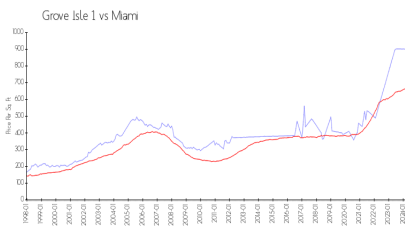

## Market Information

Grove Isle 1: \$901/sq. ft.  
Miami: \$665/sq. ft.

Miami: \$665/sq. ft.  
Miami-Dade: \$703/sq. ft.