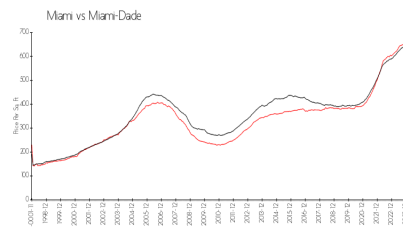

## Market Information

Grove Isle 1: \$901/sq. ft.  
Miami: \$665/sq. ft.

Miami: \$665/sq. ft.  
Miami-Dade: \$703/sq. ft.