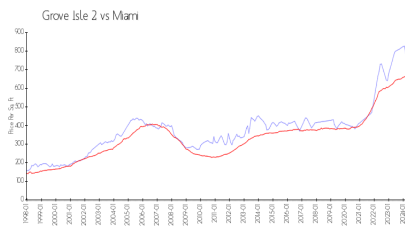

Grove Isle 2

2 Grove Isle Dr, Miami, FL, Miami-Dade 33133

Building Information

Number of units: 170
 Number of active listings for rent: 2
 Number of active listings for sale: 1
 Building inventory for sale: 0%
 Number of sales over the last 12 months: 7
 Number of sales over the last 6 months: 3
 Number of sales over the last 3 months: 2

Grove Isle Condominium Association
 (305) 858-4186

Built in 1980 - 170 units - 18 floors

Market Information

Grove Isle 2: \$785/sq. ft.
 Miami: \$665/sq. ft.

Miami: \$665/sq. ft.
 Miami-Dade: \$703/sq. ft.