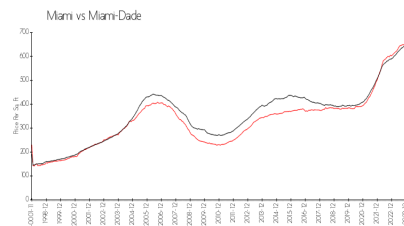

Grove Isle 2

2 Grove Isle Dr, Miami, FL, Miami-Dade 33133

Building Information

Number of units: 170
 Number of active listings for rent: 2
 Number of active listings for sale: 1
 Building inventory for sale: 0%
 Number of sales over the last 12 months: 7
 Number of sales over the last 6 months: 3
 Number of sales over the last 3 months: 2

Grove Isle Condominium Association
 (305) 858-4186

Built in 1980 - 170 units - 18 floors

Market Information

Grove Isle 2: \$785/sq. ft.
 Miami: \$665/sq. ft.

Miami: \$665/sq. ft.
 Miami-Dade: \$703/sq. ft.