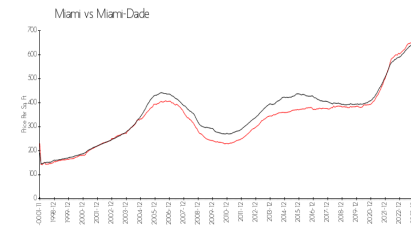

Groves Edge Condo Assoc
 Address 2920 SW 28th Ter
 Miami, Florida 33133
 Phone +1 305-448-5617

Built in 1972 - 29 units - 5 floors

Market Information

Groves Edge: \$532/sq. ft.
 Miami: \$665/sq. ft.

Miami: \$665/sq. ft.
 Miami-Dade: \$703/sq. ft.

Inventory for Sale

Groves Edge
 Miami
 0%

Miami-Dade

Avg. Time to Close Over Last 12 Months

Groves Edge 184 days
 Miami 84 days
 Miami-Dade 81 days