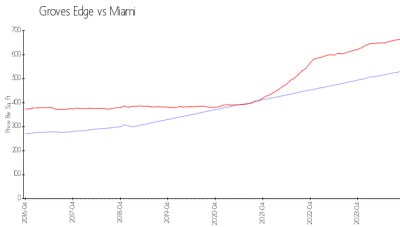

Groves Edge

2920 SW 28 Ter, Miami, FL, Miami-Dade 33133

Building Information

Number of units: 29
 Number of active listings for rent: 1
 Number of active listings for sale: 0
 Building inventory for sale:
 Number of sales over the last 12 months: 0%
 Number of sales over the last 6 months: 2
 Number of sales over the last 3 months: 2

Groves Edge Condo Assoc
 Address 2920 SW 28th Ter
 Miami, Florida 33133
 Phone +1 305-448-5617

Built in 1972 - 29 units - 5 floors

Market Information

Groves Edge: \$532/sq. ft.
 Miami: \$665/sq. ft.

Miami: \$665/sq. ft.
 Miami-Dade: \$703/sq. ft.