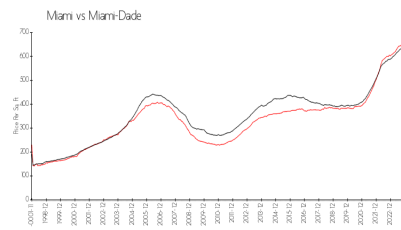

## Market Information

GroveView: \$480/sq. ft.  
 Miami: \$669/sq. ft.

Miami: \$669/sq. ft.  
 Miami-Dade: \$694/sq. ft.