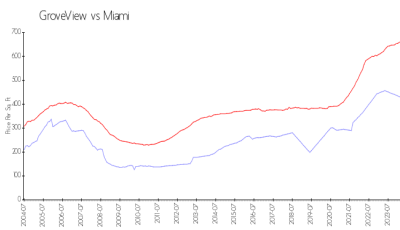

## Market Information

GroveView: \$480/sq. ft.  
 Miami: \$669/sq. ft.

Miami: \$669/sq. ft.  
 Miami-Dade: \$694/sq. ft.