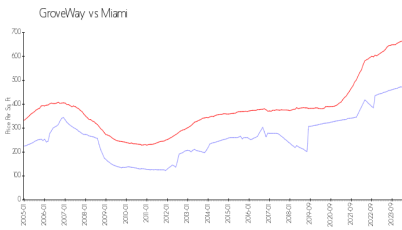

GroveWay

2400 SW 27 Av, Miami, FL, Miami-Dade 33133

Building Information

Number of units: 42
 Number of active listings for rent: 1
 Number of active listings for sale: 0
 Building inventory for sale:
 Number of sales over the last 12 months: 0%
 Number of sales over the last 6 months: 1
 Number of sales over the last 3 months: 0

GroveWay Condominium Association
 (305) 446-3487

Built in 2005 - 42 units - 10 floors

Market Information

GroveWay: \$472/sq. ft.
 Miami: \$665/sq. ft.

Miami: \$665/sq. ft.
 Miami-Dade: \$703/sq. ft.

Inventory for Sale