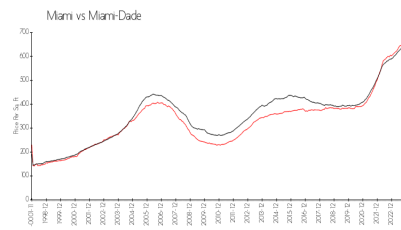

GroveWay Condominium Association
 (305) 446-3487

Built in 2005 - 42 units - 10 floors

Market Information

GroveWay: \$472/sq. ft.
 Miami: \$665/sq. ft.

Miami: \$665/sq. ft.
 Miami-Dade: \$703/sq. ft.

Inventory for Sale

GroveWay
 Miami
 0%%

Miami-Dade

Avg. Time to Close Over Last 12 Months

GroveWay 42 days
 Miami 84 days
 Miami-Dade 81 days