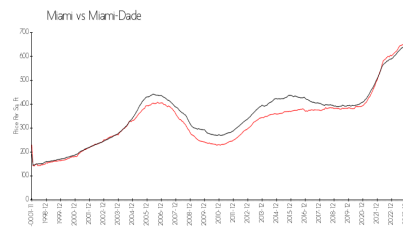

Market Information

Icon 2 (South Tower): $722/sq. ft.
Miami: $665/sq. ft.

Miami: $665/sq. ft.
Miami-Dade: $703/sq. ft.

Inventory for Sale

Icon 2 (South Tower)	6%
Miami	4%
Miami-Dade	3%

Avg. Time to Close Over Last 12 Months

Icon 2 (South Tower)	103 days
Miami	84 days
Miami-Dade	81 days