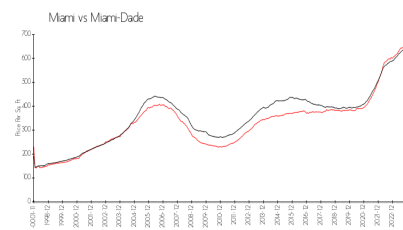

Isola Brickell Key

770 Cloughton Island Dr, Miami, FL, Miami-Dade 33131

Building Information

Number of units:	300
Number of active listings for rent:	12
Number of active listings for sale:	10
Building inventory for sale:	3%
Number of sales over the last 12 months:	15
Number of sales over the last 6 months:	8
Number of sales over the last 3 months:	2

Isola Brickell Key Condo association
305-371-7007

Built in 1990 - 302 units - 23 floors

Market Information

Isola Brickell Key: \$600/sq. ft.
Miami: \$669/sq. ft.

Miami: \$669/sq. ft.
Miami-Dade: \$698/sq. ft.