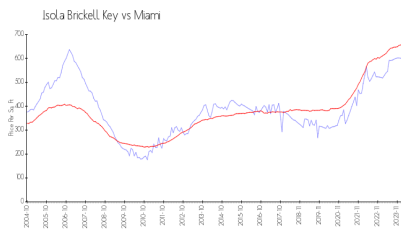

Isola Brickell Key

770 Cloughton Island Dr, Miami, FL, Miami-Dade 33131

Building Information

Number of units:	300
Number of active listings for rent:	12
Number of active listings for sale:	10
Building inventory for sale:	3%
Number of sales over the last 12 months:	15
Number of sales over the last 6 months:	8
Number of sales over the last 3 months:	2

Isola Brickell Key Condo association
305-371-7007

Built in 1990 - 302 units - 23 floors

Market Information

Isola Brickell Key: \$600/sq. ft.
Miami: \$669/sq. ft.

Miami: \$669/sq. ft.
Miami-Dade: \$698/sq. ft.