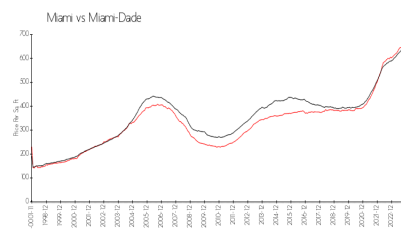

Metropolitan Brickell

2475 Brickell Av, Miami, FL, Miami-Dade 33129

Building Information

Number of units: 199
 Number of active listings for rent: 2
 Number of active listings for sale: 3
 Building inventory for sale: 1%
 Number of sales over the last 12 months: 9
 Number of sales over the last 6 months: 6
 Number of sales over the last 3 months: 4

Metropolitan Condominium Association
 (305) 860-2880 & (305)860-2107

Built in 2001 - 199 units - 27 floors

Market Information

Metropolitan Brickell: \$609/sq. ft.
 Miami: \$665/sq. ft.

Miami: \$665/sq. ft.
 Miami-Dade: \$703/sq. ft.