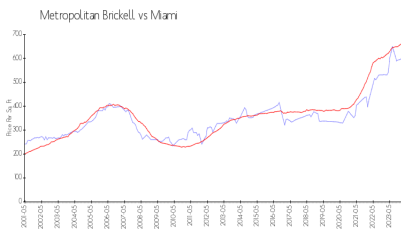

Metropolitan Brickell

2475 Brickell Av, Miami, FL, Miami-Dade 33129

Building Information

Number of units: 199
 Number of active listings for rent: 2
 Number of active listings for sale: 3
 Building inventory for sale: 1%
 Number of sales over the last 12 months: 9
 Number of sales over the last 6 months: 6
 Number of sales over the last 3 months: 4

Metropolitan Condominium Association
 (305) 860-2880 & (305)860-2107

Built in 2001 - 199 units - 27 floors

Market Information

Metropolitan Brickell: \$609/sq. ft.
 Miami: \$665/sq. ft.

Miami: \$665/sq. ft.
 Miami-Dade: \$703/sq. ft.