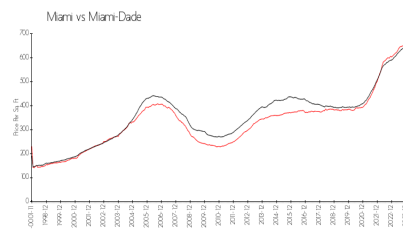

Market Information

Nine at Mary Brickell Village: $564/sq. ft.
Miami: $665/sq. ft.

Miami-Dade: $703/sq. ft.

Inventory for Sale

Nine at Mary Brickell Village	5%
Miami	4%
Miami-Dade	3%

Avg. Time to Close Over Last 12 Months

Nine at Mary Brickell Village	108 days
Miami	84 days
Miami-Dade	81 days