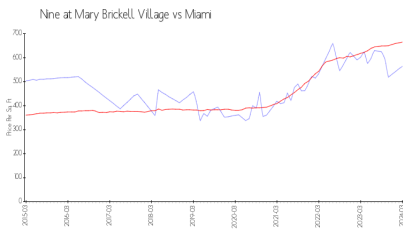

Market Information

Nine at Mary Brickell Village: $564/sq. ft.
Miami: $665/sq. ft.

Miami-Dade: $703/sq. ft.

Inventory for Sale

Nine at Mary Brickell Village	5%
Miami	4%
Miami-Dade	3%

Avg. Time to Close Over Last 12 Months

Nine at Mary Brickell Village	108 days
Miami	84 days
Miami-Dade	81 days