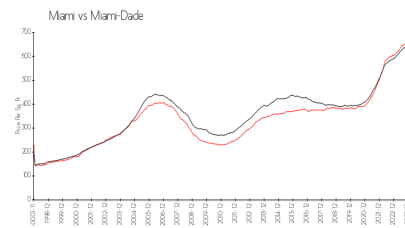

## Market Information

One Park Grove: \$2675/sq. ft.  
Miami: \$665/sq. ft.

Miami: \$665/sq. ft.  
Miami-Dade: \$703/sq. ft.