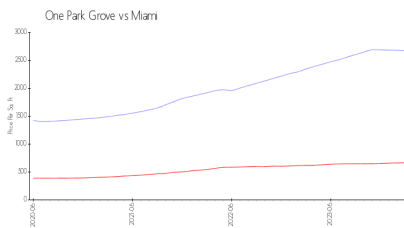

## Market Information

One Park Grove: \$2675/sq. ft.  
Miami: \$665/sq. ft.

Miami: \$665/sq. ft.  
Miami-Dade: \$703/sq. ft.