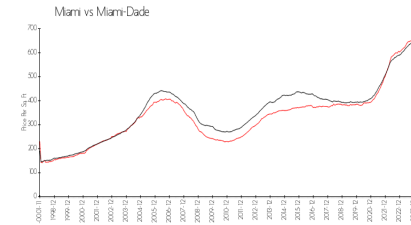

Market Information

Palace: $615/sq. ft.
Miami: $665/sq. ft.

Miami: $665/sq. ft.
Miami-Dade: $703/sq. ft.

Inventory for Sale

Palace	2%
Miami	4%
Miami-Dade	3%

Avg. Time to Close Over Last 12 Months

Palace	127 days
Miami	84 days
Miami-Dade	81 days