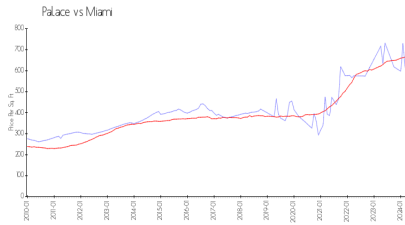

Palace

1541 Brickell Ave, Miami, FL, Miami-Dade 33129

Building Information

Number of units:	249
Number of active listings for rent:	3
Number of active listings for sale:	7
Building inventory for sale:	2%
Number of sales over the last 12 months:	9
Number of sales over the last 6 months:	6
Number of sales over the last 3 months:	3

The Palace Condominium
 Address: 1541 Brickell Ave,
 Miami, FL 33129
 Phone: +1 305-858-8400

Built in 1981 - 249 units - 43 floors

Market Information

Palace: \$615/sq. ft.
 Miami: \$665/sq. ft.

Miami: \$665/sq. ft.
 Miami-Dade: \$703/sq. ft.