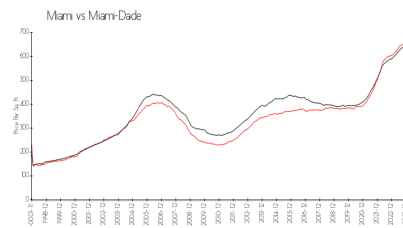

Plaza Brickell 901 (West Tower)

951 Brickell Av, Miami, FL, Miami-Dade 33131

Building Information

Number of units:	440
Number of active listings for rent:	9
Number of active listings for sale:	8
Building inventory for sale:	1%
Number of sales over the last 12 months:	12
Number of sales over the last 6 months:	4
Number of sales over the last 3 months:	2

Plaza on Brickell Condo Association Tower II
786-220-5949 & (786) 220-5943

Built in 2008 - 440 units - 43 floors

Market Information

Plaza Brickell 901 (West Tower): \$680/sq. ft.
Miami: \$665/sq. ft.

Miami: \$665/sq. ft.
Miami-Dade: \$703/sq. ft.