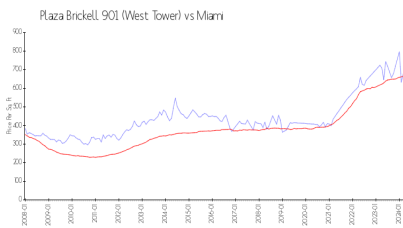

Plaza Brickell 901 (West Tower)

951 Brickell Av, Miami, FL, Miami-Dade 33131

Building Information

Number of units:	440
Number of active listings for rent:	9
Number of active listings for sale:	8
Building inventory for sale:	1%
Number of sales over the last 12 months:	12
Number of sales over the last 6 months:	4
Number of sales over the last 3 months:	2

Plaza on Brickell Condo Association Tower II
786-220-5949 & (786) 220-5943

Built in 2008 - 440 units - 43 floors

Market Information

Plaza Brickell 901 (West Tower): \$680/sq. ft.
Miami: \$665/sq. ft.

Miami: \$665/sq. ft.
Miami-Dade: \$703/sq. ft.