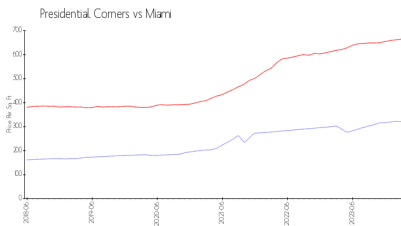

Presidential Corners

199 SW 12 Ave, Miami, FL, Miami-Dade 33130

Building Information

Number of units: 60
 Number of active listings for rent: 0
 Number of active listings for sale: 0
 Building inventory for sale:
 Number of sales over the last 12 months: 0%%
 Number of sales over the last 6 months: 1
 Number of sales over the last 3 months: 0

Presidential Corners Condo Assn, INC.

Built in 1989 - 60 units - 5 floors

Market Information

Presidential Corners: \$321/sq. ft.
 Miami: \$665/sq. ft.

Miami: \$665/sq. ft.
 Miami-Dade: \$703/sq. ft.

Inventory for Sale