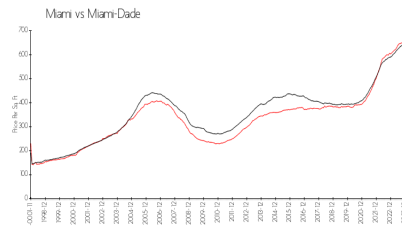

Presidential Corners Condo Assn, INC.

Built in 1989 - 60 units - 5 floors

Market Information

Presidential Corners: \$321/sq. ft.
 Miami: \$665/sq. ft.

Miami: \$665/sq. ft.
 Miami-Dade: \$703/sq. ft.

Inventory for Sale

Presidential Corners
 Miami
 0%%

Miami-Dade

Avg. Time to Close Over Last 12 Months

Presidential Corners 8 days
 Miami 84 days
 Miami-Dade 81 days