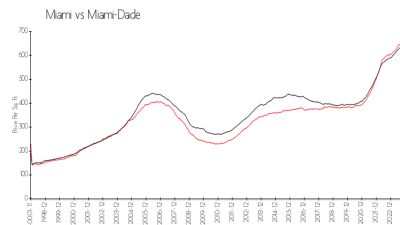

## Market Information

Reach Brickell City Centre:	\$915/sq. ft.	Miami:	\$665/sq. ft.
Miami:	\$665/sq. ft.	Miami-Dade:	\$703/sq. ft.