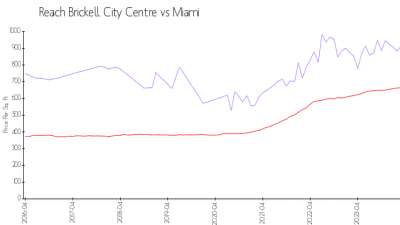

# Reach Brickell City Centre

68 SE 6 St, Miami, FL, Miami-Dade 33131

Reach Brickell City Centre  
 Address: 68 SE 6th St,  
 Miami, FL 33131,  
 Phone: +1 305-363-2708  
<http://www.brickellcitycentre.com/residences/reach>

Built in 2016 - 390 units - 43 floors

## Market Information

Reach Brickell City Centre:	\$915/sq. ft.	Miami:	\$665/sq. ft.
Miami:	\$665/sq. ft.	Miami-Dade:	\$703/sq. ft.