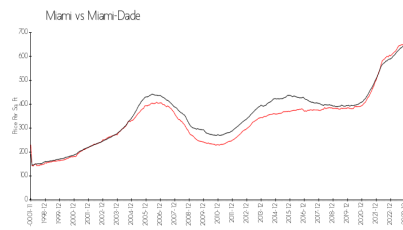

Roads End Village condo association
 927 SW 11th St, Miami, FL 33129
 305-250-5640

Built in 2006 - 35 units - 3 floors

Market Information

Roads End Village: \$347/sq. ft.
 Miami: \$665/sq. ft.

Miami: \$665/sq. ft.
 Miami-Dade: \$703/sq. ft.

Inventory for Sale

Roads End Village
 Miami
 0%
 Miami-Dade

Avg. Time to Close Over Last 12 Months

Roads End Village 105 days
 Miami 85 days
 Miami-Dade 80 days