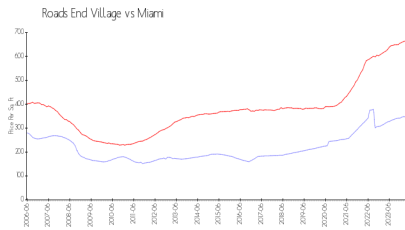

Roads End Village

1029-1051 SW 9th Ct, Miami, FL, Miami-Dade 33130

Building Information

Number of units: 26
 Number of active listings for rent: 1
 Number of active listings for sale: 0
 Building inventory for sale:
 Number of sales over the last 12 months: 0%
 Number of sales over the last 6 months: 0
 Number of sales over the last 3 months: 0

Roads End Village condo association
 927 SW 11th St, Miami, FL 33129
 305-250-5640

Built in 2006 - 35 units - 3 floors

Market Information

Roads End Village: \$347/sq. ft.
 Miami: \$665/sq. ft.

Miami: \$665/sq. ft.
 Miami-Dade: \$703/sq. ft.