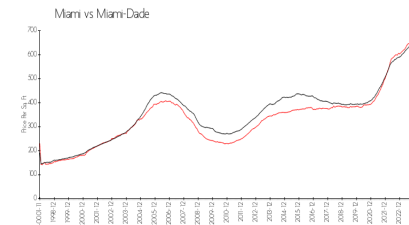

SLS Lux Brickell

801 S Miami Ave, Miami, FL, Miami-Dade 33130

Building Information

Number of units:	439
Number of active listings for rent:	30
Number of active listings for sale:	45
Building inventory for sale:	10%
Number of sales over the last 12 months:	35
Number of sales over the last 6 months:	11
Number of sales over the last 3 months:	7

SLS Lux Brickell
Address: 805 S Miami Ave,
Miami, FL 33130
Phone: +1 305-859-0202

Built in 2018 - 439 units - 58 floors

Market Information

SLS Lux Brickell: \$805/sq. ft.
Miami: \$665/sq. ft.

Miami: \$665/sq. ft.
Miami-Dade: \$703/sq. ft.

Inventory for Sale

SLS Lux Brickell	10%
Miami	4%
Miami-Dade	3%

Avg. Time to Close Over Last 12 Months

SLS Lux Brickell	101 days
Miami	84 days
Miami-Dade	81 days