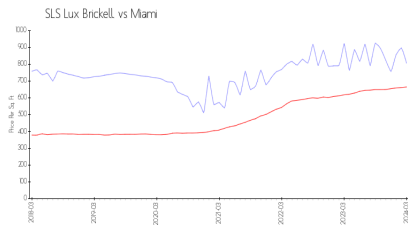

SLS Lux Brickell

801 S Miami Ave, Miami, FL, Miami-Dade 33130

Building Information

Number of units:	439
Number of active listings for rent:	30
Number of active listings for sale:	45
Building inventory for sale:	10%
Number of sales over the last 12 months:	35
Number of sales over the last 6 months:	11
Number of sales over the last 3 months:	7

SLS Lux Brickell
Address: 805 S Miami Ave,
Miami, FL 33130
Phone: +1 305-859-0202

Built in 2018 - 439 units - 58 floors

Market Information

SLS Lux Brickell: \$805/sq. ft.
Miami: \$665/sq. ft.

Miami: \$665/sq. ft.
Miami-Dade: \$703/sq. ft.

Inventory for Sale

SLS Lux Brickell	10%
Miami	4%
Miami-Dade	3%

Avg. Time to Close Over Last 12 Months

SLS Lux Brickell	101 days
Miami	84 days
Miami-Dade	81 days