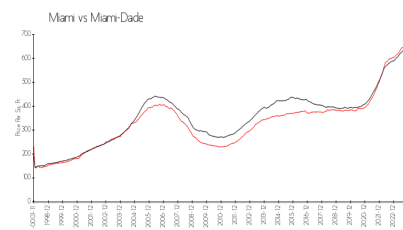

## Market Information

Ten Museum Park: \$854/sq. ft.  
Miami: \$665/sq. ft.

Miami: \$665/sq. ft.  
Miami-Dade: \$703/sq. ft.