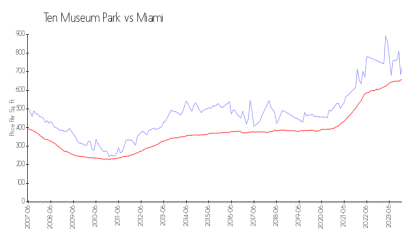

## Market Information

Ten Museum Park: \$854/sq. ft.  
Miami: \$665/sq. ft.

Miami: \$665/sq. ft.  
Miami-Dade: \$703/sq. ft.