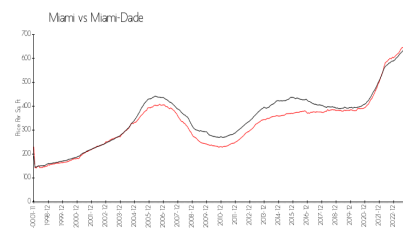

## Market Information

Two Tequesta Point: \$783/sq. ft.  
Miami: \$665/sq. ft.

Miami: \$665/sq. ft.  
Miami-Dade: \$703/sq. ft.