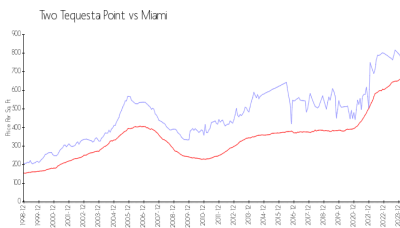

## Market Information

Two Tequesta Point: \$783/sq. ft.  
Miami: \$665/sq. ft.

Miami: \$665/sq. ft.  
Miami-Dade: \$703/sq. ft.